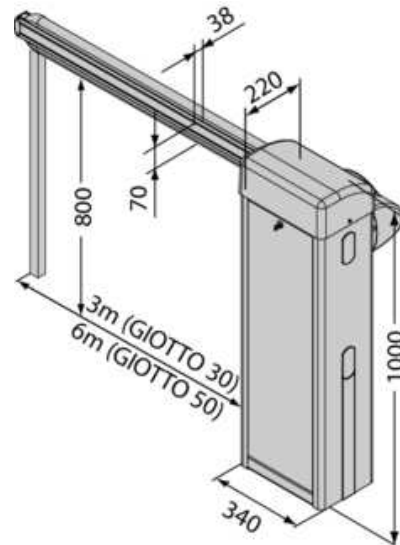

GIOTTO BT BOOM GATE

FEATURES

- 24v operator
- Designed mainly for carpark entry/exits
- Fast opening boom arm
- Impact detection
- Wide range of accessories available

ACCESSORIES

Mobile
Phone
Gate
Access

Battery
Backup