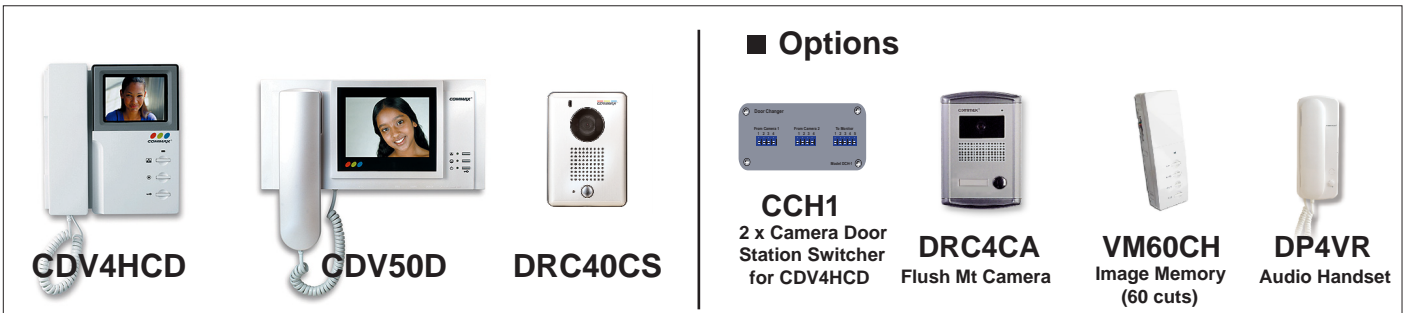

COLOUR Video Doorphone

CDV4HCD/DRC40CS CDV50D/DRC40CS

CDV4HCD, CDV50D - COLOUR MONITOR
DRC40CS - COLOR CAMERA
CCH1 - CAMERA SWITCHER

Features

- **Colour Monitor**
 CDV4HCD: 4" Screen. Expands to 2 Monitors & 2 Audio Handsets with Internal talk function.
 VM60CH Image Memory Unit attachable. 18V
 CDV50D: 5" TFT-LCD Screen. Expands to 2 Monitors & 2 Audio Handsets. 18V
- **Colour Door Camera**
 DRC4CA: 1/3" CCD Camera. Heavy Duty Aluminum Cover. Flush Mount, White Lamp for night vision
 View Field all Direction adjustable
 DRC40CS: 1/3" CCD Camera. White lamp for night vision. Surface Mount. View Field Up-Down adjustable
- **2 Door Cameras Attachable Using a Switching Box "CCH1"**