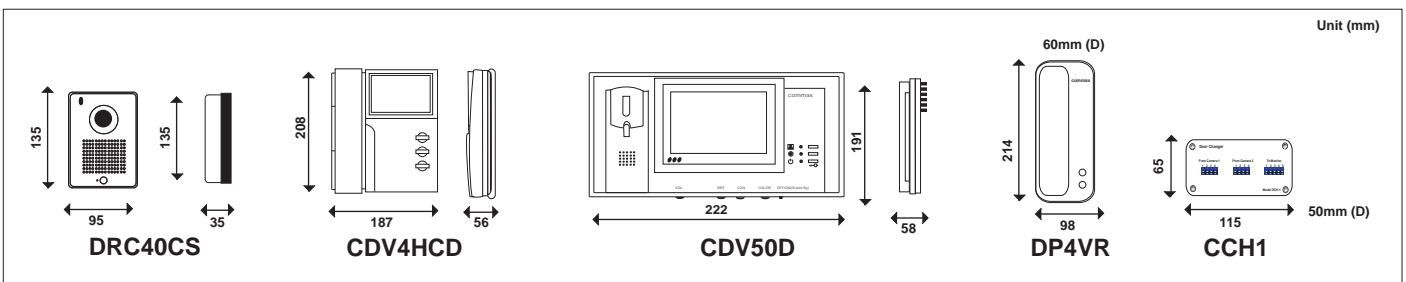

COLOUR Video Doorphone

CDV4HCD/DRC40CS CDV50D/DRC40CS

CDV4HCD, CDV50D - COLOUR MONITOR
DRC40CS - COLOR CAMERA
CCH1 - CAMERA SWITCHER

Features

- **Colour Monitor**
 CDV4HCD: 4" Screen. Expands to 2 Monitors & 2 Audio Handsets with Internal talk function.
 VM60CH Image Memory Unit attachable. 18V
 CDV50D: 5" TFT-LCD Screen. Expands to 2 Monitors & 2 Audio Handsets. 18V
- **Colour Door Camera**
 DRC4CA: 1/3" CCD Camera. Heavy Duty Aluminum Cover. Flush Mount, White Lamp for night vision
 View Field all Direction adjustable
 DRC40CS: 1/3" CCD Camera. White lamp for night vision. Surface Mount. View Field Up-Down adjustable
- **2 Door Cameras Attachable Using a Switching Box "CCH1"**

Dimensions

System Network & Wiring