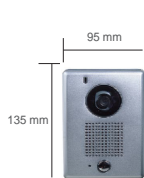

DOOR STATION

DRC40BS
Aluminium
Surface Mount