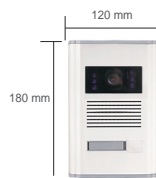

DRC403A
Aluminum
Flush Mount